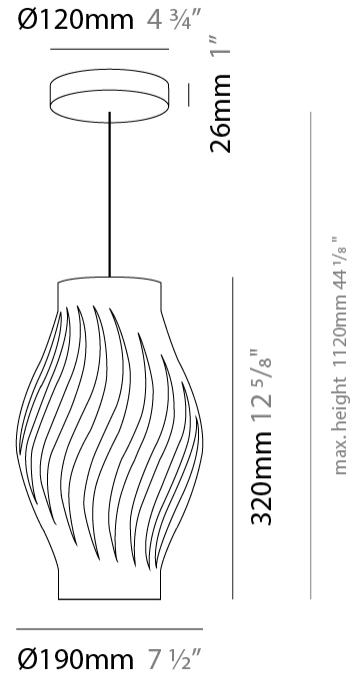

HELIOS LONG SUSPENSION

D61033-

base number   Finish
Options

1. To build a product code in our configurator select the specify button on the base model # product page
2. To build a manual product code on this datasheet choose from the options listed below in blue font and add the suffix to the base model #

GENERAL

Series: Helios
Subseries: Helios Long
Brand: Linea Zero
Division: Design
Mounting Type: Suspension
Mounting Location: Ceiling
Subcategory: Pendant

PHYSICAL

Shape: Abstract
Diameter (mm): 190
Diameter (in): 7 1/2
Height (mm): 320
Height (in): 12 5/8
Max. Overall Height (mm): 1120
Max. Overall Height (in): 44 1/8
Light Distribution: Downlight
Diffuser: Polilux™ Shade - See Finish Options
[Fixture Finish: WHI / BLK / PBL / POR / PGN / COP / NGD / PKM / SIL](#)
Fixture Material: Polilux™/ Metal holder

ELECTRICAL

Number of Lamps: 1
Lamp Type: LED Retrofit
Bulb Included: Bulb Not Included
Max. Wattage Per Lamp (W): 7
Lamp Base: E26
Input Voltage (V): 120
Upon Request: 277Vac / GU24

LED

OPTICAL

RATINGS AND CERTIFICATIONS

Certified By: Certified for North American Standards
IP rating: IP20

PROJECT	_____
TYPE	_____
SPECIFIER	_____
QUANTITY	_____
DATE	_____